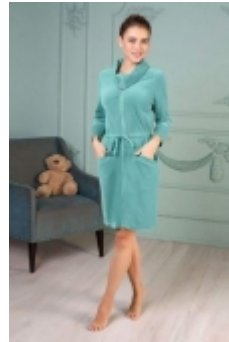

Magistral 2017,
Bahama, Naturana

MAGISTRAL

Luce 1603

€ 3 900.00

Nic-Club Luce 1603, XL(52)

[Luce 1603](#)

Magistral 2017, Bahama, Naturana

Luce 1603, Nic-Club