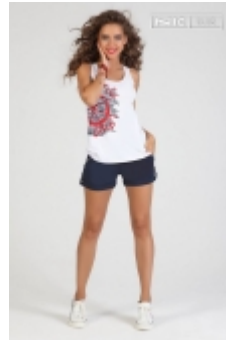

Magistral 2017,  
Bahama Naturana

MAGISTRAL

1502 Nic-Club

1 750.00

Nic-Club 1502. 92% cotton; 8% elastane. XL(52/54) 92% cotton; 8% elastane. Nic-Club 1502. 92% cotton; 8% elastane.

[Nic-Club 1502](#)

92% cotton; 8% elastane. Nic-Club 1502. 92% cotton; 8% elastane. Nic-Club 1502. 92% cotton; 8% elastane.