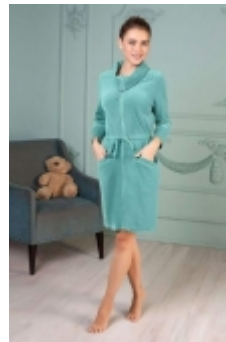

Magistral 2017, Bahama, Naturana

MAGISTRAL

Luce 1603

3 900.00

Nic-Club XL(52)

Blue link

Product description paragraph 1

Product description paragraph 2